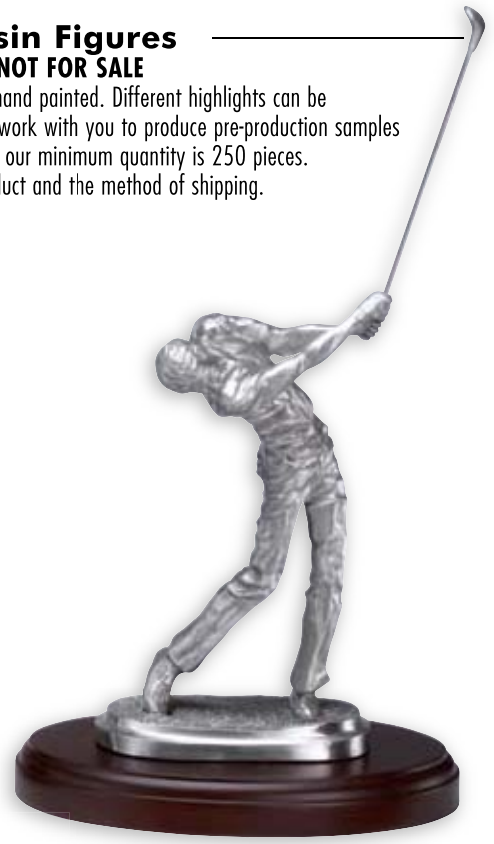

Custom made Highly Sculptured Resin Figures

The Samples shown were made for customers and ARE NOT FOR SALE

Some of the figures shown are heavily Electroplated in Brass, Silver or Copper. Others are hand painted. Different highlights can be achieved by polishing or buffing. Our sculptors are able to reproduce life like reproductions. We will work with you to produce pre-production samples for your approval. Each customer's request must be individually quoted. As a general rule our minimum quantity is 250 pieces. Production time is 10 to 12 weeks, depending on the quantity, intricacy of the product and the method of shipping.

9" Eagle on base
Electroplated in Silver

11 1/2" Sheriff with Boy
Electroplated in Brass

9" Male Golfer
Electroplated in Silver

9" Horse
Electroplated in Silver

9 1/2" Fireman
Electroplated in Copper

15" Sculpture of The Ultimate
Warrior Hand Painted

9" Benjamin Franklin
Hand painted

5 3/4" x 9 1/2" Goose
Electroplated in Brass, Antique finish

2" x 6" Duck
Hand painted

6 1/2" x 9 1/2"
Lion with Lamb
Hand painted