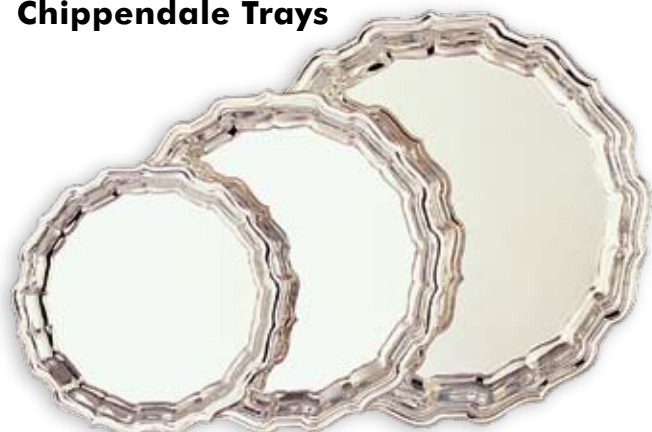

HW 603
7 3/4" Stainless Steel Wine Cooler

Fine Silver Plated Trays

8" **HW 585** 10" **HW 586** 12" **HW 587**

HW 601
12" Heavy Silver Plated Tray

HW 602
12 1/2" Heavy Gauge, polished
Stainless Steel Tray

Fine Silver Plated Chippendale Trays

8" **HW 588** 10" **HW 589** 12" **HW 590**

Fine Silver Plated Chippendale Trays, Gold Border

8" **HW 594** 10" **HW 595** 12" **HW 596**