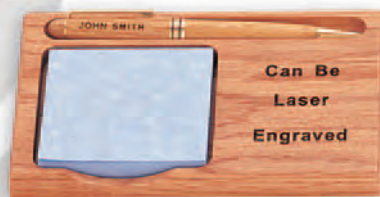

GF 5370 OK
4" x 6" Note pad with Pocket Pen
Oak Finish (OK) or Genuine Walnut (WL)
Can be furnished with 2" medallion insert as shown on right.

1	$25.50
10	$23.70
50	$22.50